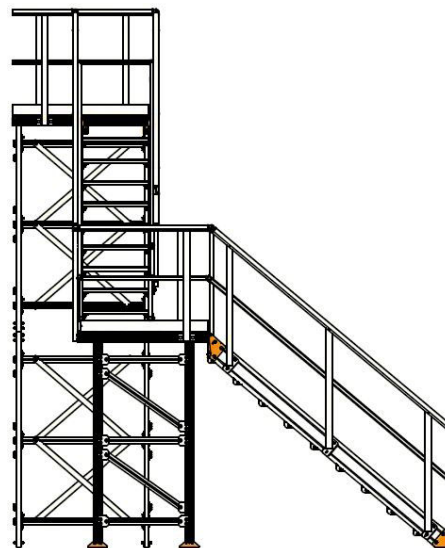

TECHNICAL DRAWING

Stair & Platform (No Support)

Let's talk

Talk to us today about a total care approach to height safety:

☎ 1300 475 186 ✉ sales@anchorsafe.com.au

VISIT anchorsafe.com.au for

- more information
- real projects & case studies
- the latest height safety news, articles and industry updates

TECHNICAL DRAWING

Stair & Platform Inline 2 Stage

Let's talk

Talk to us today about a total care approach to height safety:

📞 1300 475 186 ✉ sales@anchorsafe.com.au

VISIT anchorsafe.com.au for

- more information
- real projects & case studies
- the latest height safety news, articles and industry updates

TECHNICAL DRAWING

Stair & Platform L-Shape 2 Stage Support

Let's talk

Talk to us today about a total care approach to height safety:

☎ 1300 475 186 ✉ sales@anchorsafe.com.au

VISIT anchorsafe.com.au for

- more information
- real projects & case studies
- the latest height safety news, articles and industry updates