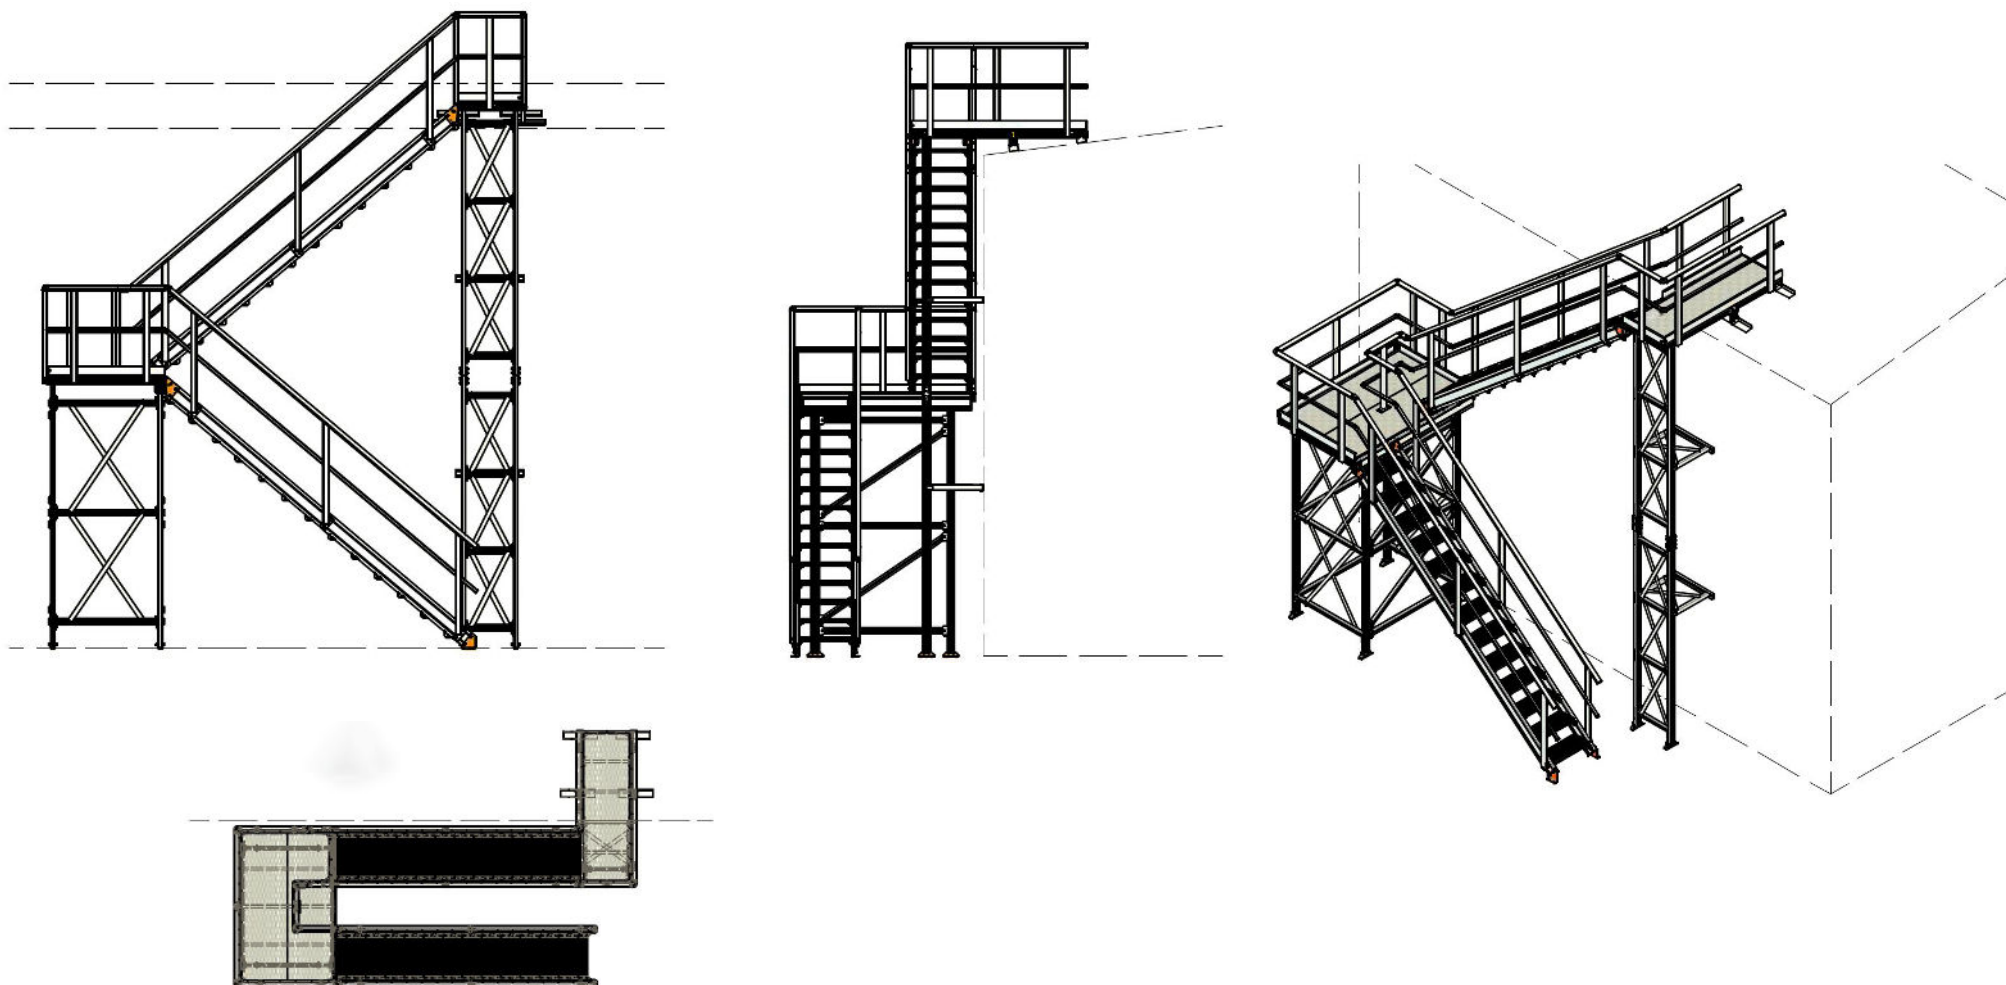

TECHNICAL DRAWING

Stair & Platform L-Shape 2 Stage Support

Let's talk

Talk to us today about a total care approach to height safety:

☎ 1300 475 186 ✉ sales@anchorsafe.com.au

VISIT anchorsafe.com.au for

- more information
- real projects & case studies
- the latest height safety news, articles and industry updates

TECHNICAL DRAWING

Stair & Platform U-Shape 2 Stage Supported

Let's talk

Talk to us today about a total care approach to height safety:

☎ 1300 475 186 ✉ sales@anchorsafe.com.au

VISIT anchorsafe.com.au for

- more information
- real projects & case studies
- the latest height safety news, articles and industry updates