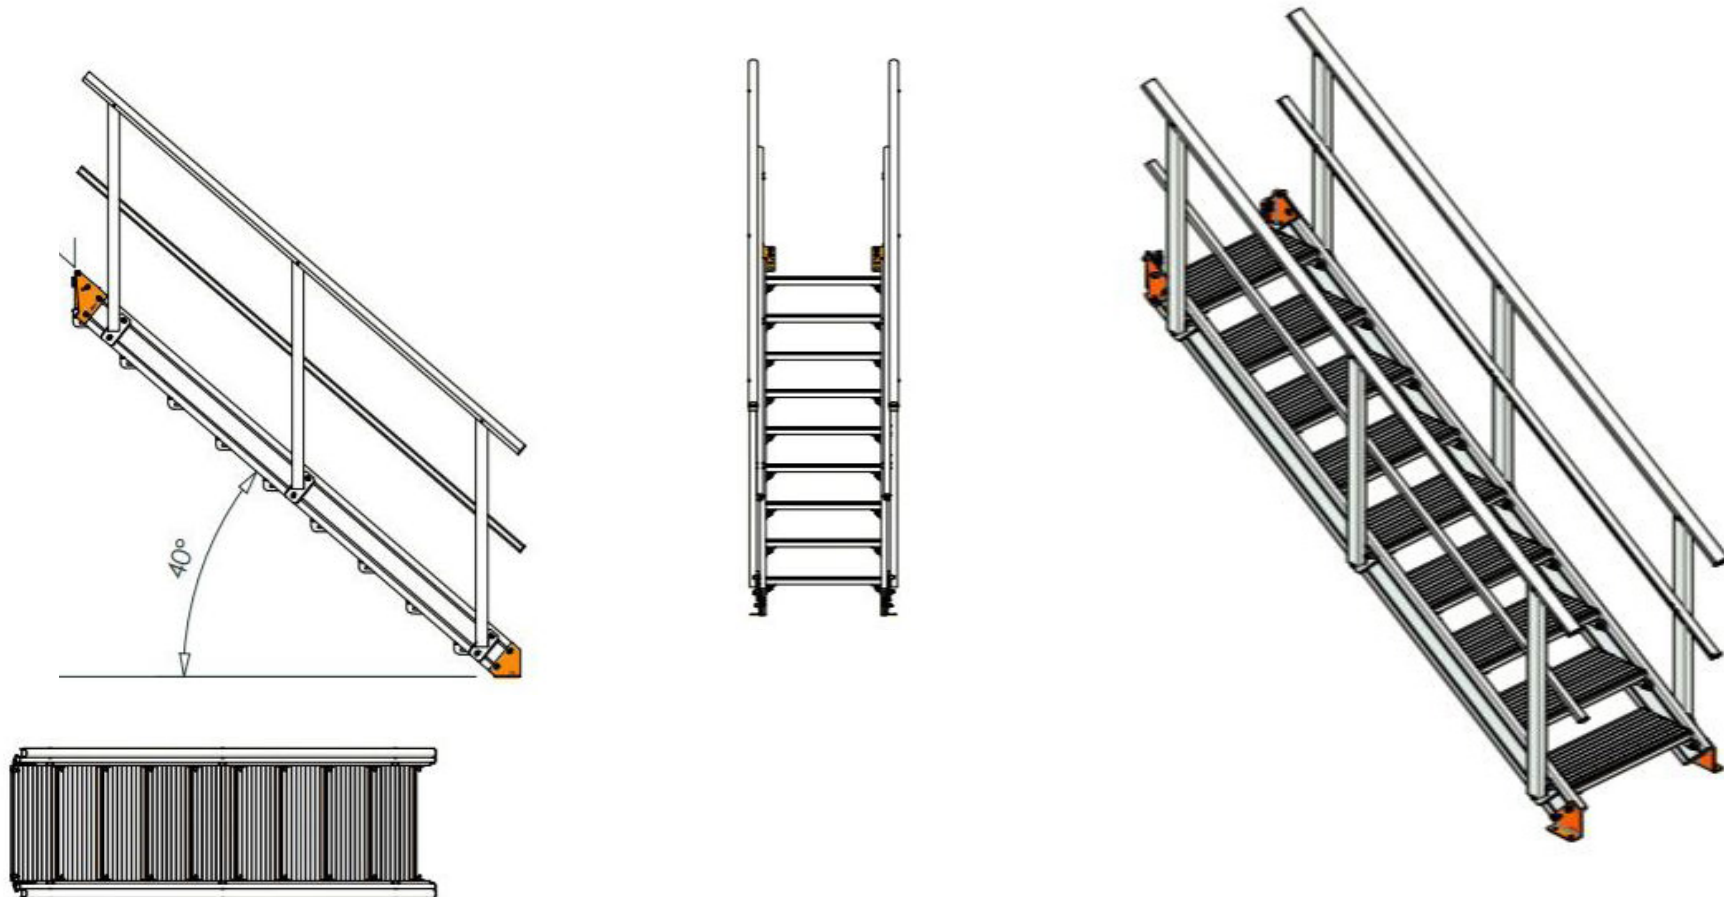

TECHNICAL DRAWING

Stair Only - Straight Exit

Let's talk

Talk to us today about a total care approach to height safety:

☎ 1300 475 186 ✉ sales@anchorsafe.com.au

VISIT anchorsafe.com.au for

- more information
- real projects & case studies
- the latest height safety news, articles and industry updates

TECHNICAL DRAWING

Stair & Platform (No Support)

Let's talk

Talk to us today about a total care approach to height safety:

☎ 1300 475 186 ✉ sales@anchorsafe.com.au

VISIT anchorsafe.com.au for

- more information
- real projects & case studies
- the latest height safety news, articles and industry updates