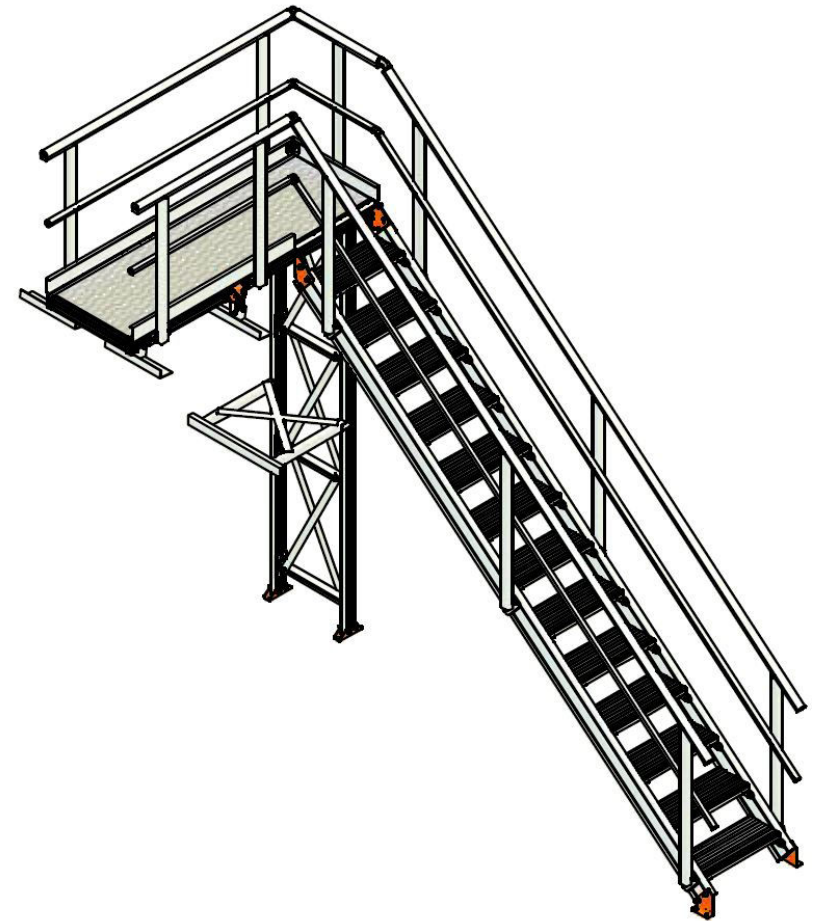

TECHNICAL DRAWING

Stair Only - Straight Exit

Let's talk

Talk to us today about a total care approach to height safety:

☎ 1300 475 186 ✉ sales@anchorsafe.com.au

VISIT anchorsafe.com.au for

- more information
- real projects & case studies
- the latest height safety news, articles and industry updates

TECHNICAL DRAWING

Stair & Platform (No Support)

Let's talk

Talk to us today about a total care approach to height safety:

☎ 1300 475 186 ✉ sales@anchorsafe.com.au

VISIT anchorsafe.com.au for

- more information
- real projects & case studies
- the latest height safety news, articles and industry updates