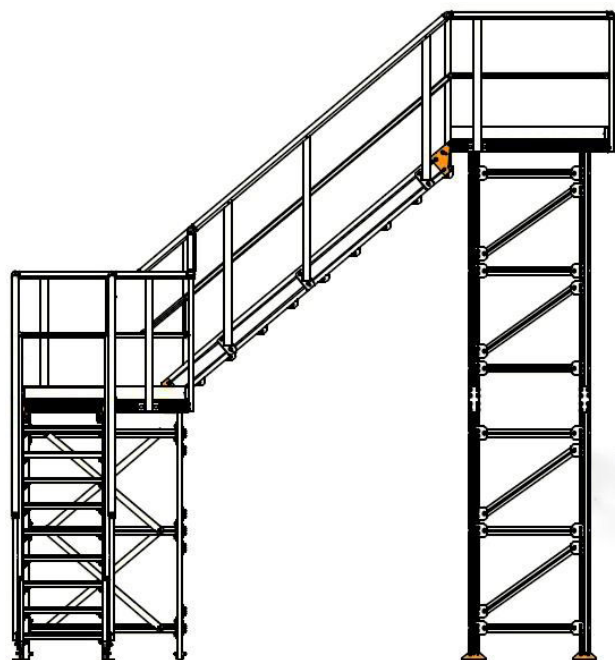

TECHNICAL DRAWING

Stair & Platform Inline 2 Stage

Let's talk

Talk to us today about a total care approach to height safety:

📞 1300 475 186 ✉ sales@anchorsafe.com.au

VISIT anchorsafe.com.au for

- more information
- real projects & case studies
- the latest height safety news, articles and industry updates

TECHNICAL DRAWING

Stair & Platform L-Shape 2 Stage Support

Let's talk

Talk to us today about a total care approach to height safety:

☎ 1300 475 186 ✉ sales@anchorsafe.com.au

VISIT anchorsafe.com.au for

- more information
- real projects & case studies
- the latest height safety news, articles and industry updates