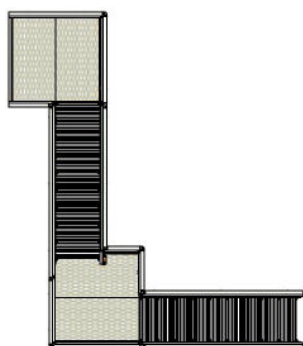

TECHNICAL DRAWING

Stair & Platform (No Support)

Let's talk

Talk to us today about a total care approach to height safety:

☎ 1300 475 186 ✉ sales@anchorsafe.com.au

VISIT anchorsafe.com.au for

- more information
- real projects & case studies
- the latest height safety news, articles and industry updates

TECHNICAL DRAWING

Stair & Platform Inline 2 Stage

Let's talk

Talk to us today about a total care approach to height safety:

📞 1300 475 186 ✉ sales@anchorsafe.com.au

VISIT anchorsafe.com.au for

- more information
- real projects & case studies
- the latest height safety news, articles and industry updates

TECHNICAL DRAWING

Stair & Platform L-Shape 2 Stage Support

Let's talk

Talk to us today about a total care approach to height safety:

☎ 1300 475 186 ✉ sales@anchorsafe.com.au

VISIT anchorsafe.com.au for

- more information
- real projects & case studies
- the latest height safety news, articles and industry updates