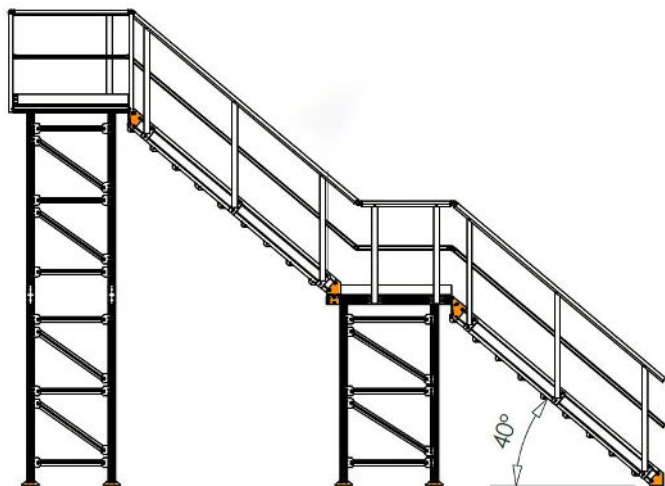

TECHNICAL DRAWING

Stair & Platform (No Support)

Let's talk

Talk to us today about a total care approach to height safety:

☎ 1300 475 186 ✉ sales@anchorsafe.com.au

VISIT anchorsafe.com.au for

- more information
- real projects & case studies
- the latest height safety news, articles and industry updates

TECHNICAL DRAWING

Stair & Platform Inline 2 Stage

Let's talk

Talk to us today about a total care approach to height safety:

📞 1300 475 186 ✉ sales@anchorsafe.com.au

VISIT anchorsafe.com.au for

- more information
- real projects & case studies
- the latest height safety news, articles and industry updates