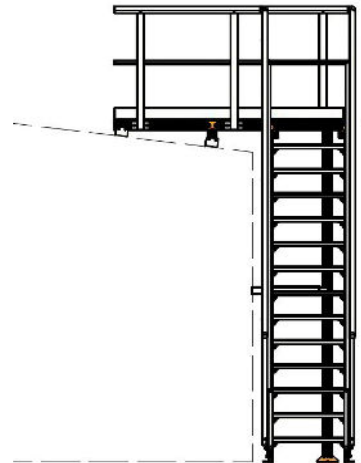

TECHNICAL DRAWING

Stair Only - Straight Exit

Let's talk

Talk to us today about a total care approach to height safety:

☎ 1300 475 186 ✉ sales@anchorsafe.com.au

VISIT anchorsafe.com.au for

- more information
- real projects & case studies
- the latest height safety news, articles and industry updates

TECHNICAL DRAWING

Stair & Platform (No Support)

Let's talk

Talk to us today about a total care approach to height safety:

☎ 1300 475 186 ✉ sales@anchorsafe.com.au

VISIT anchorsafe.com.au for

- more information
- real projects & case studies
- the latest height safety news, articles and industry updates