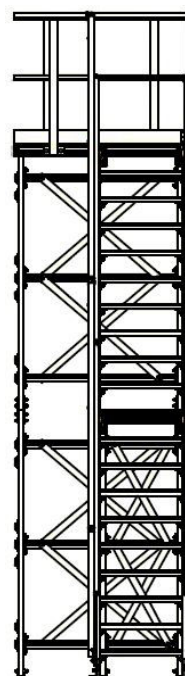

TECHNICAL DRAWING

Stair Only - Straight Exit

Let's talk

Talk to us today about a total care approach to height safety:

☎ 1300 475 186 ✉ sales@anchorsafe.com.au

VISIT anchorsafe.com.au for

- more information
- real projects & case studies
- the latest height safety news, articles and industry updates

TECHNICAL DRAWING

Stair & Platform (No Support)

Let's talk

Talk to us today about a total care approach to height safety:

☎ 1300 475 186 ✉ sales@anchorsafe.com.au

VISIT anchorsafe.com.au for

- more information
- real projects & case studies
- the latest height safety news, articles and industry updates

TECHNICAL DRAWING

Stair & Platform Inline 2 Stage

Let's talk

Talk to us today about a total care approach to height safety:

📞 1300 475 186 ✉ sales@anchorsafe.com.au

VISIT anchorsafe.com.au for

- more information
- real projects & case studies
- the latest height safety news, articles and industry updates