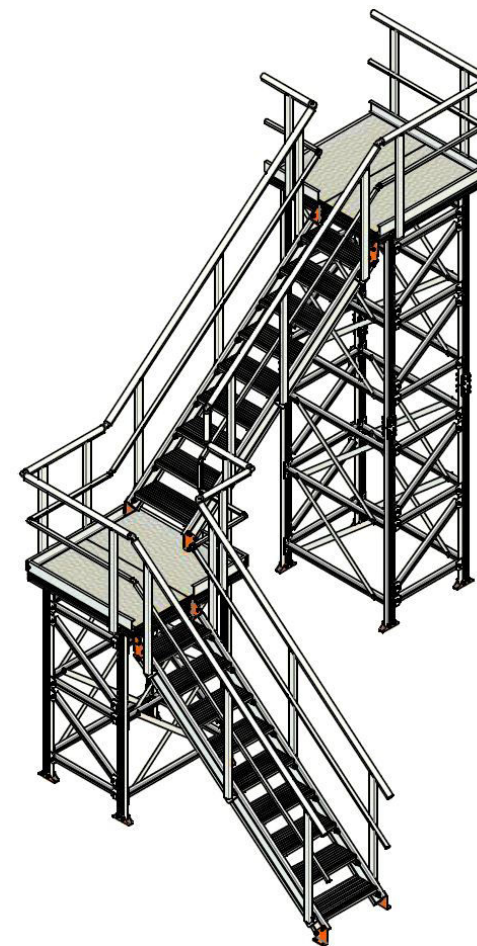

TECHNICAL DRAWING

Stair & Platform Inline 2 Stage

Let's talk

Talk to us today about a total care approach to height safety:

📞 1300 475 186 ✉ sales@anchorsafe.com.au

VISIT anchorsafe.com.au for

- more information
- real projects & case studies
- the latest height safety news, articles and industry updates

TECHNICAL DRAWING

Stair & Platform L-Shape 2 Stage Support

Let's talk

Talk to us today about a total care approach to height safety:

☎ 1300 475 186 ✉ sales@anchorsafe.com.au

VISIT anchorsafe.com.au for

- more information
- real projects & case studies
- the latest height safety news, articles and industry updates