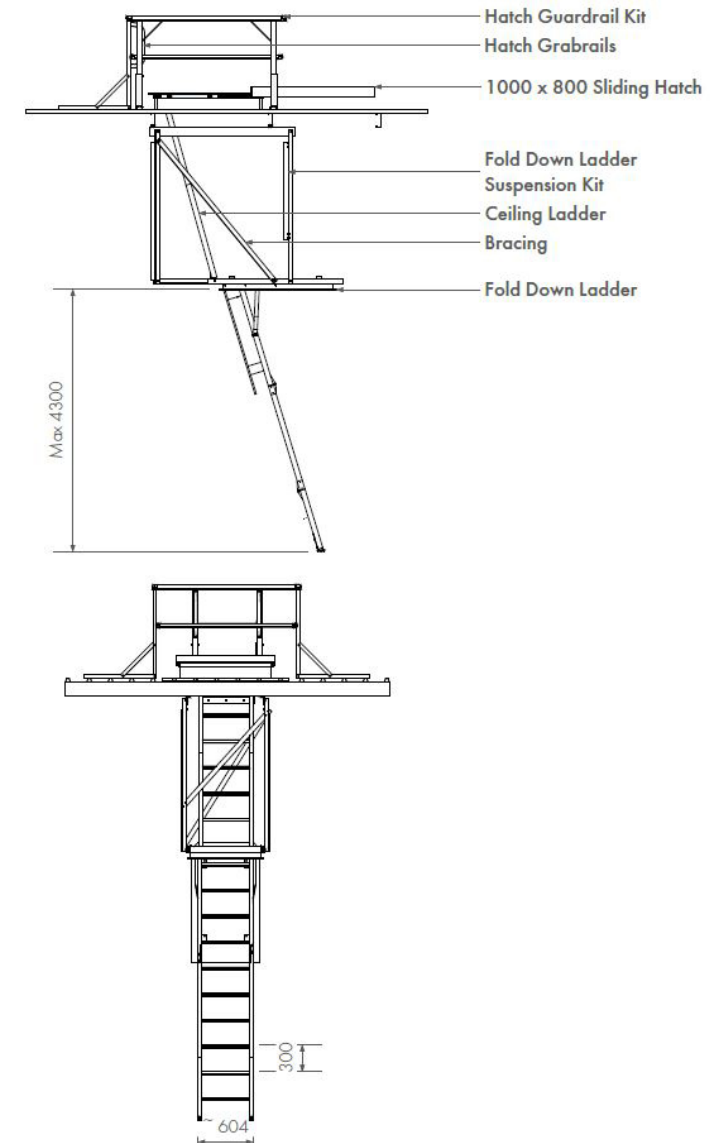

TECHNICAL DRAWING

Fold down ladder with ceiling ladder and hatch guardrail kit

DETAILS

- Lower rung may vary up to 300mm compared with consecutive rungs
- Fold down ladders do not relate to any specific Australian Standards
- The ceiling ladder must be installed at 75 degrees
- Fall Protection may be required to protect the operator once in the ceiling area
- Hatch fall protection and grabrails must be provided
- Installation to be in accordance with manufactures requirements
- Code LD461 / GW394

VISIT anchorsafe.com.au for

- more information
- real projects & case studies
- the latest height safety news, articles and industry updates

Let's talk

Talk to us today about a total care approach to height safety:

☎ 1300 475 186 ✉ sales@anchorsafe.com.au