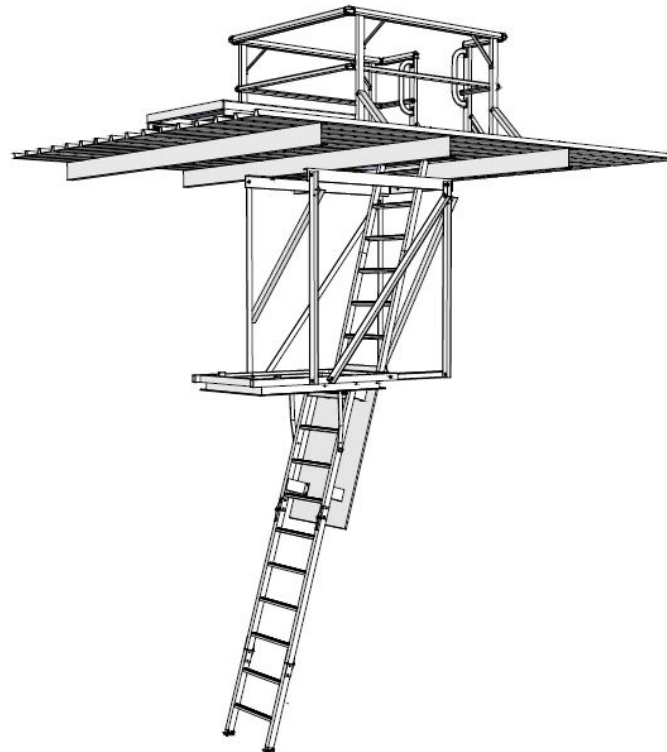

TECHNICAL DRAWING

Fold down ladder with ceiling ladder and hatch guardrail kit

DETAILS

- Lower rung may vary up to 300mm compared with consecutive rungs
- Fold down ladders do not relate to any specific Australian Standards
- The ceiling ladder must be installed at 75 degrees
- Fall Protection may be required to protect the operator once in the ceiling area
- Hatch fall protection and grabrails must be provided
- Installation to be in accordance with manufactures requirements
- Code LD461 / GW394

VISIT anchorsafe.com.au for

- more information
- real projects & case studies
- the latest height safety news, articles and industry updates

Let's talk

Talk to us today about a total care approach to height safety:

☎ 1300 475 186 ✉ sales@anchorsafe.com.au